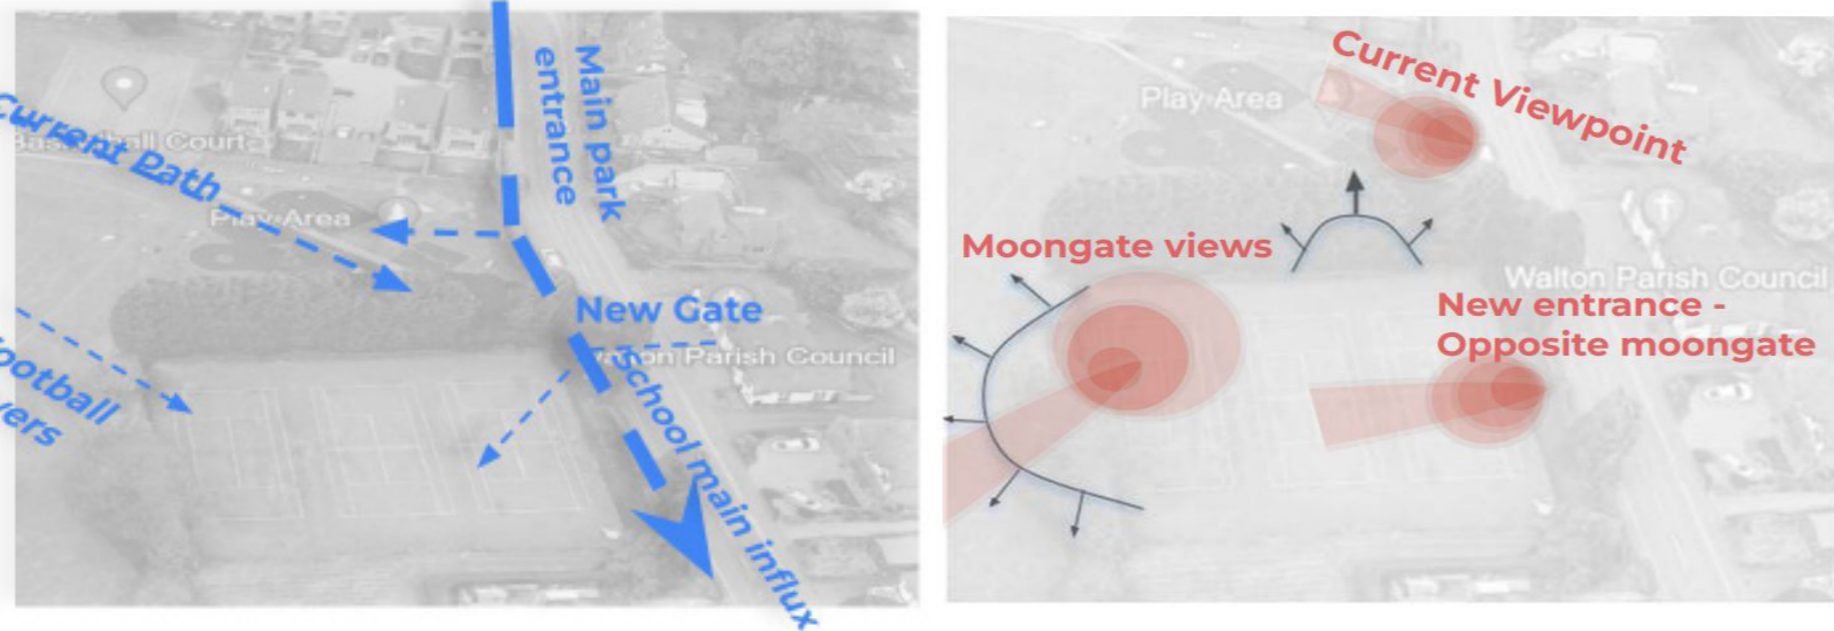

## Site Analysis

Walton Park is located to the south east of Wakefield and surrounded by a residential area. The old tennis courts to the south east edge of the park have been removed leaving an open space. The site experiences noise pollution from the road along the east side. The site is sheltered from the south west prevailing winds due to the surrounding buildings, mature trees and hedge. In general the site receives a high level of sun light as a clear open space, only the south edge is shady due to the surrounding buildings.

## Masterplan: Design One

Design One was inspired by the surrounding walton hall and nature reserves to create an organic shaped sensory garden, an inclusive and welcoming design for Walton's demographic. The design encompasses six character areas. This includes a small amphitheater with cherry tree, suitable for small performances and acts as a central focal point within the design. A naturalistic pond acts as an oasis for wildlife, increasing Walton parks biodiversity, and remains safe with a low barrier around the edges. The sensory trail and mound with tunnels create a natural play area for younger children, enclosed by a pergola for parents to sit and watch. The Pentaque court allows older generations to take part in outdoor games, with seating around the edge providing the opportunity for social events. The existing pavilion has potential to become a small cafe with outdoor seating. The Patio area supports other outdoor games such as table tennis for teenagers and an interactive chess set. Finally the picnic area offers a more spacious spot for residents to relax and play whilst surrounded by nature.