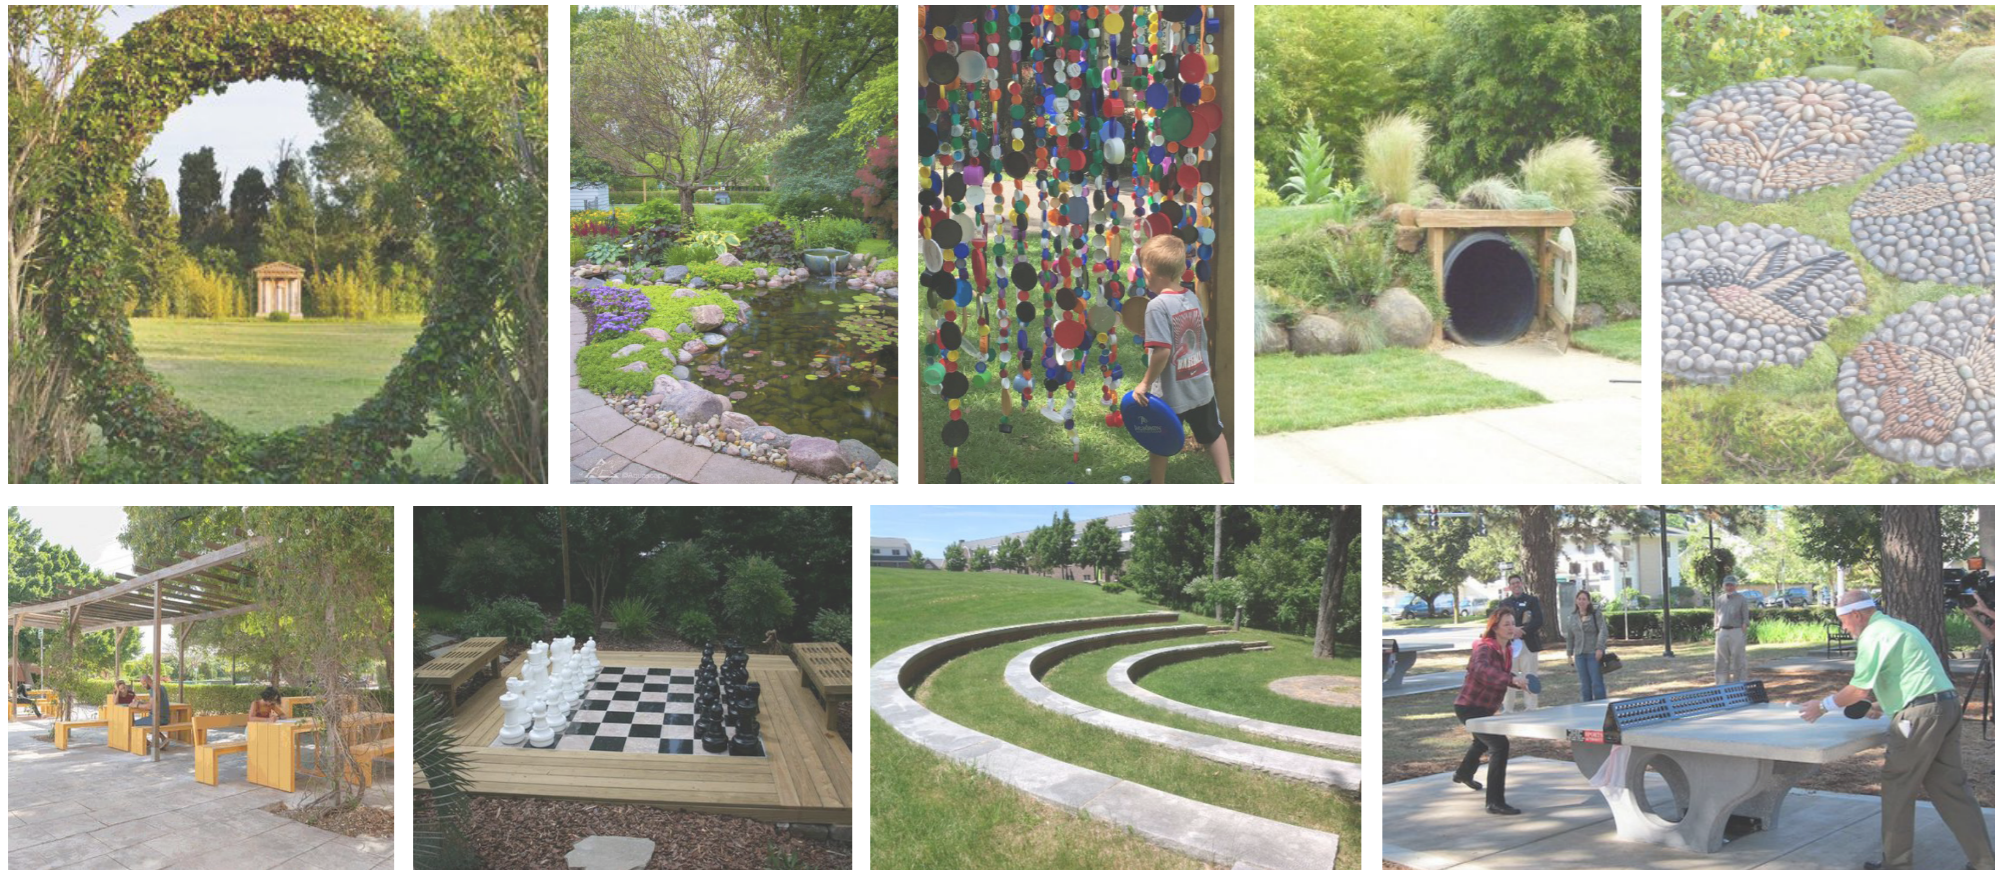

## Site Analysis

Walton Park is located to the south east of Wakefield and surrounded by a residential area. The old tennis courts to the south east edge of the park have been removed leaving an open space. The site experiences noise pollution from the road along the east side. The site is sheltered from the south west prevailing winds due to the surrounding buildings, mature trees and hedge. In general the site receives a high level of sun light as a clear open space, only the south edge is shady due to the surrounding buildings.

## Masterplan: Design One

Design One was inspired by the surrounding walton hall and nature reserves to create an organic shaped sensory garden, an inclusive and welcoming design for Walton's demographic. The design encompasses six character areas. This includes a small amphitheater with cherry tree, suitable for small performances and acts as a central focal point within the design. A naturalistic pond acts as an oasis for wildlife, increasing Walton parks biodiversity, and remains safe with a low barrier around the edges. The sensory trail and mound with tunnels create a natural play area for younger children, enclosed by a pergola for parents to sit and watch. The Pentaque court allows older generations to take part in outdoor games, with seating around the edge providing the opportunity for social events. The existing pavilion has potential to become a small cafe with outdoor seating. The Patio area supports other outdoor games such as table tennis for teenagers and an interactive chess set. Finally the picnic area offers a more spacious spot for residents to relax and play whilst surrounded by nature.